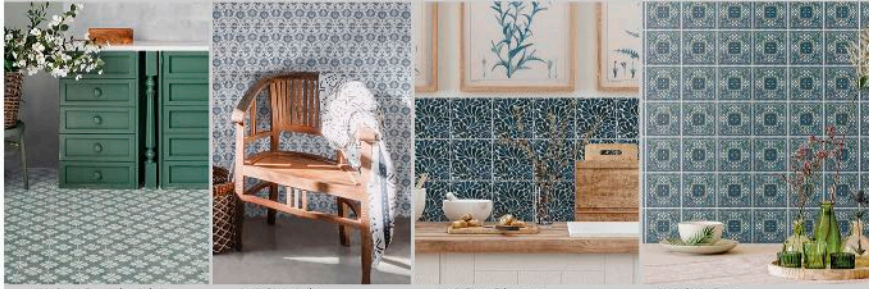

FORMATOS 7,5x15 cm - 7,5x30 cm / SIZES 3"x6" - 3"x12"

White

Soft White

Antic soft Grey

Antic Grey

MARLOW - Zoe - White Whale  
www.nandatiles.es

MARLOW - Rialta

MARLOW - Talamanca