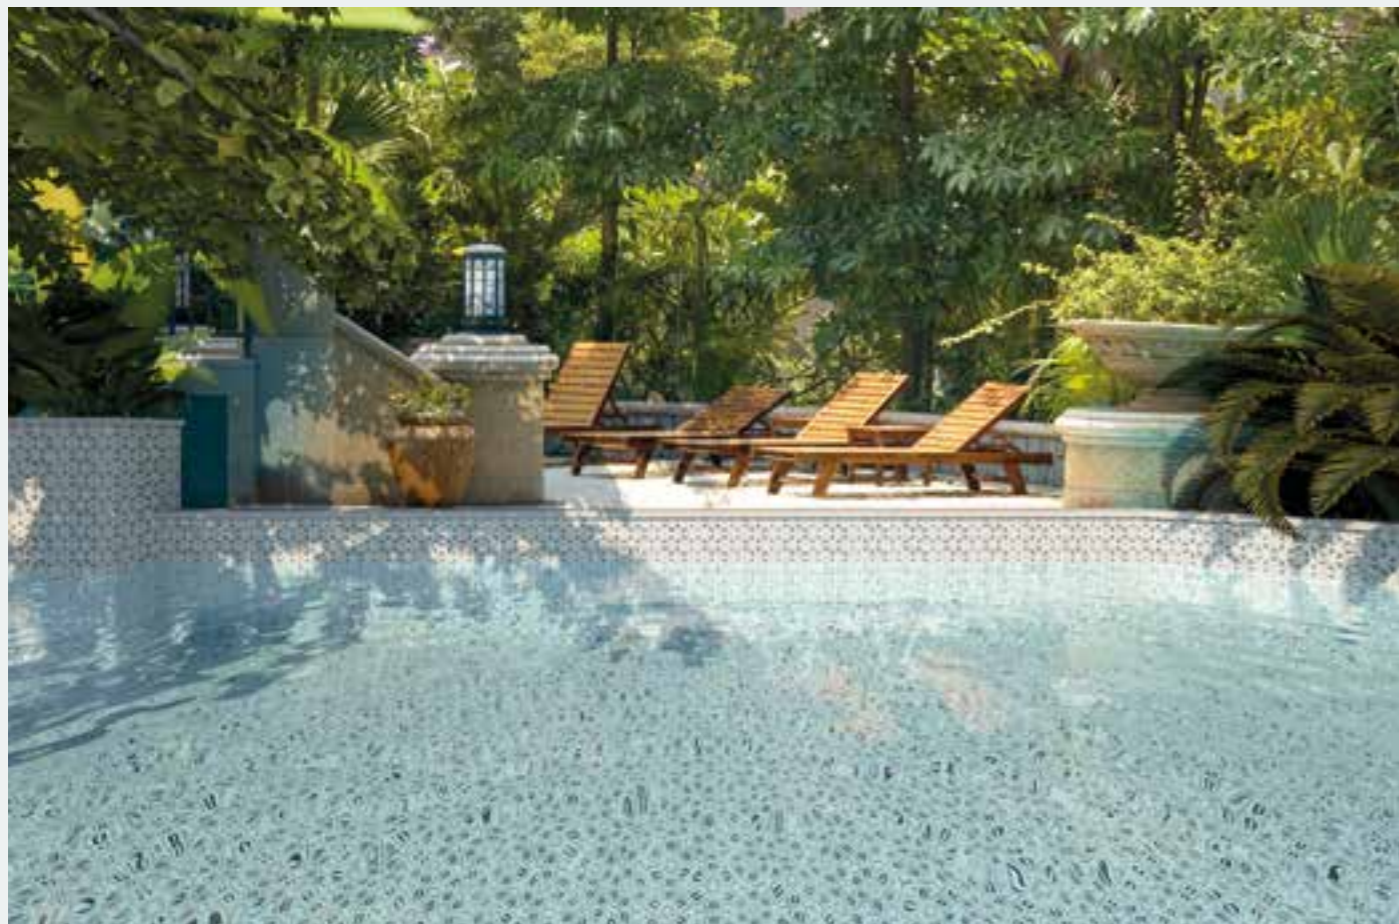

Interior Piscina: Capri - Lazaretto / 14x16 cm / 5 1/2"x6"

Interior Piscina: Capri - Bosa / 14x16 cm / 5 1/2"x6"

Capri

Indoor - outdoor, porcelain home, pool and garden collection for walls and floors.

Interior Piscina: Capri - Bosa / 14x16 cm / 5 1/2"x6"