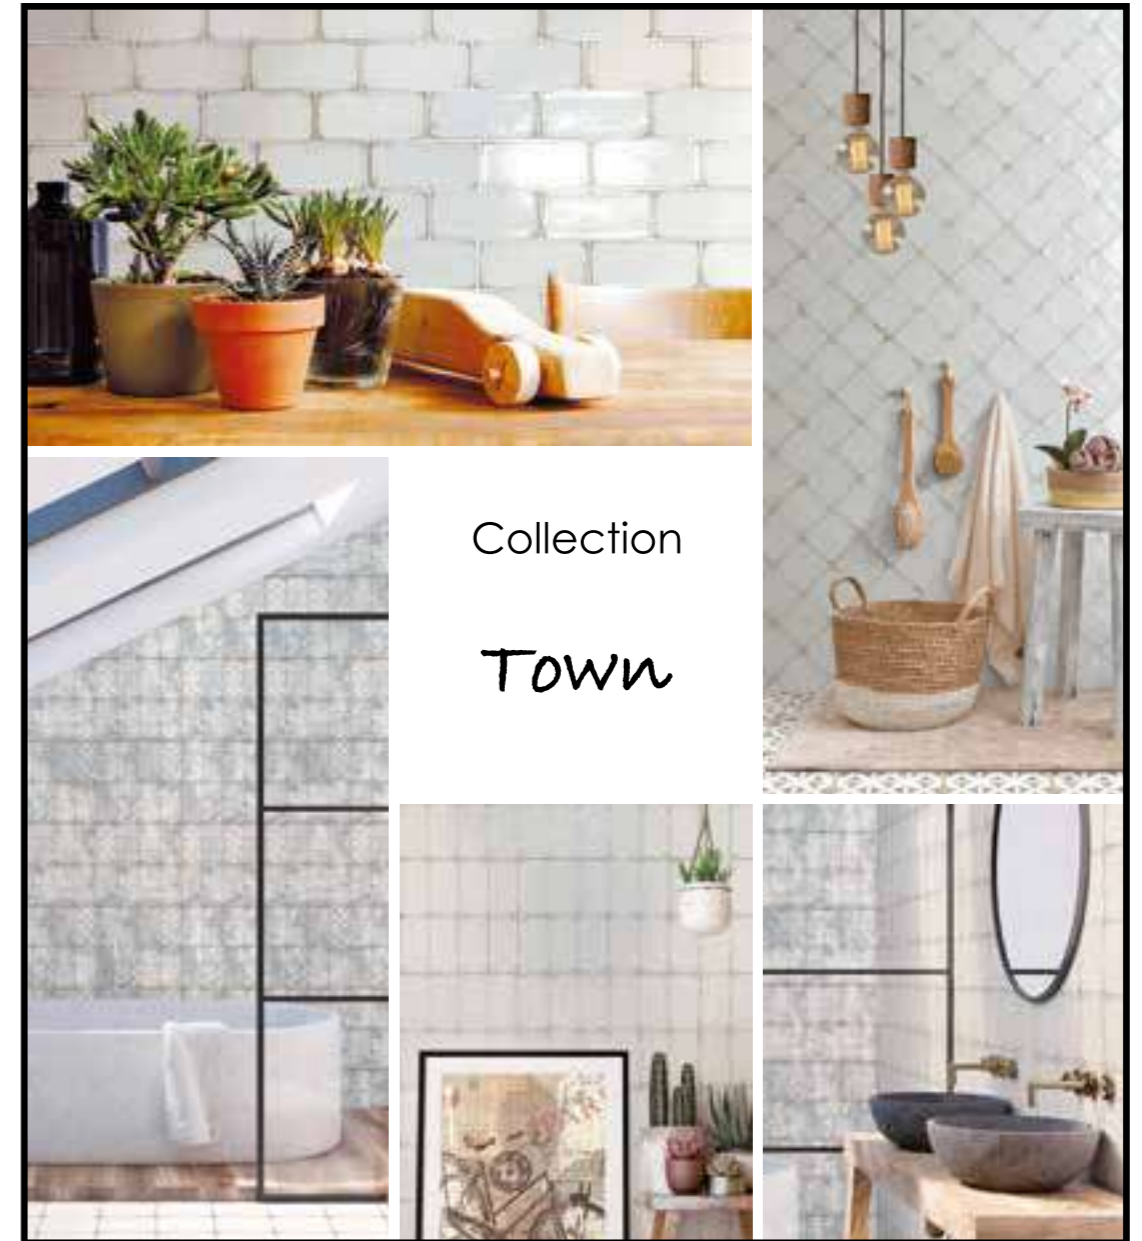

Revestimiento: Town - Lyndhurst White / 7,5x15 cm / 3"x6"

Calm
and
serenity

Calm and serenity.

Collection
TOWN

REVESTIMIENTO / WHITE BODY GLAZED WALL TILE / FAÏENCE

TOWN

Lyndhurst White

DIGITAL CRACKLE