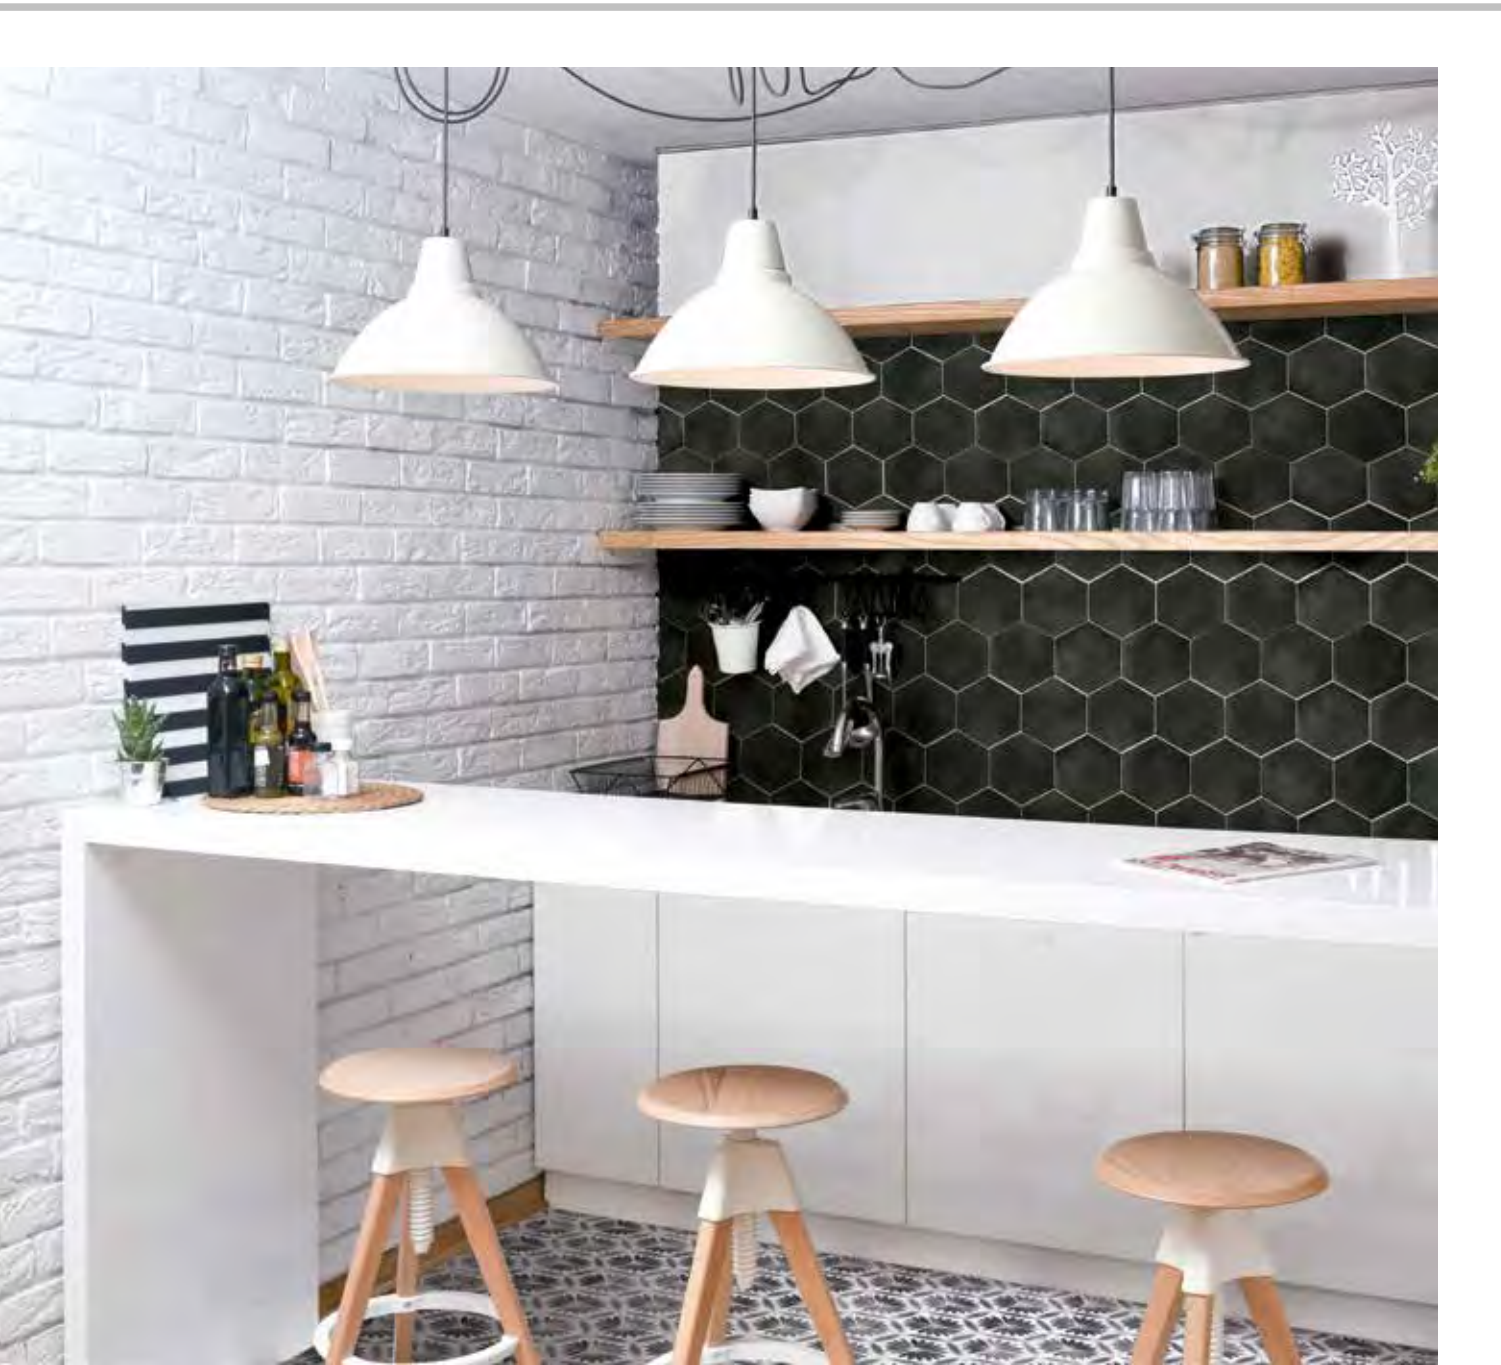

Capri

CAPRI - Sorrentine Nero - Nora 14x16 cm / 5 1/2" x 6"