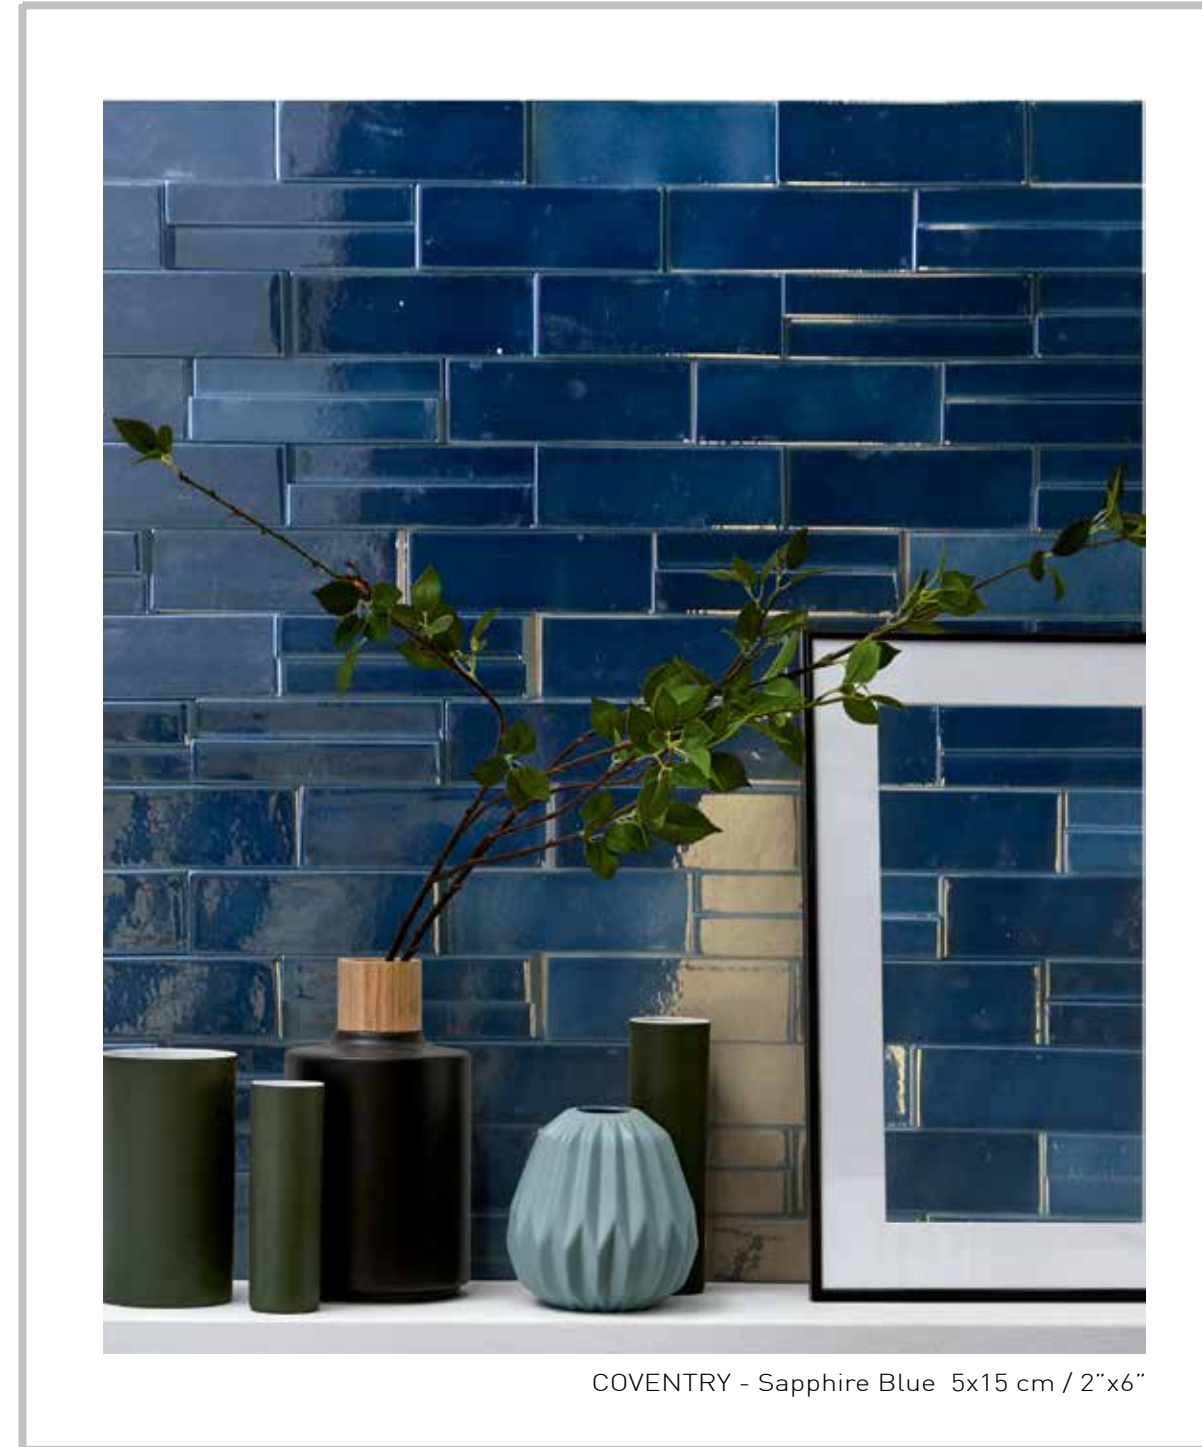

Coventry

Revestimiento / Extruded white body glazed wall tile

COVENTRY - Steely Grey 5x15 cm / 2"x6"

COVENTRY - Sapphire Blue 5x15 cm / 2"x6"

nanda tiles

Tel. (+34) 964 33 65 80 Tel. (+34) 619 963 790 export@velsatile.es www.nandatiles.es
Pol. Ind. El Palmeral - Camí Miralcamp 137 - 12200 Onda (Castellón) Spain

Coventry

nanda tiles

www.nandatiles.es

Coventry

Structured in three dimensions with glazed edges, sophisticated finishes and surprising colors.

Formato 5 x 15 cm / Size 2"x6"

Porcelain

Opal Grey

Rubellite Coral

Mendocino Green

Cerceta Cobalt

COVENTRY - Turquoise 5x15 cm / 2"x6"

COVENTRY - Rubellite Coral 5x15 cm / 2"x6"

Coventry

Sophisticated block party

COVENTRY - Burnt Caramel 5x15 cm / 2"x6"