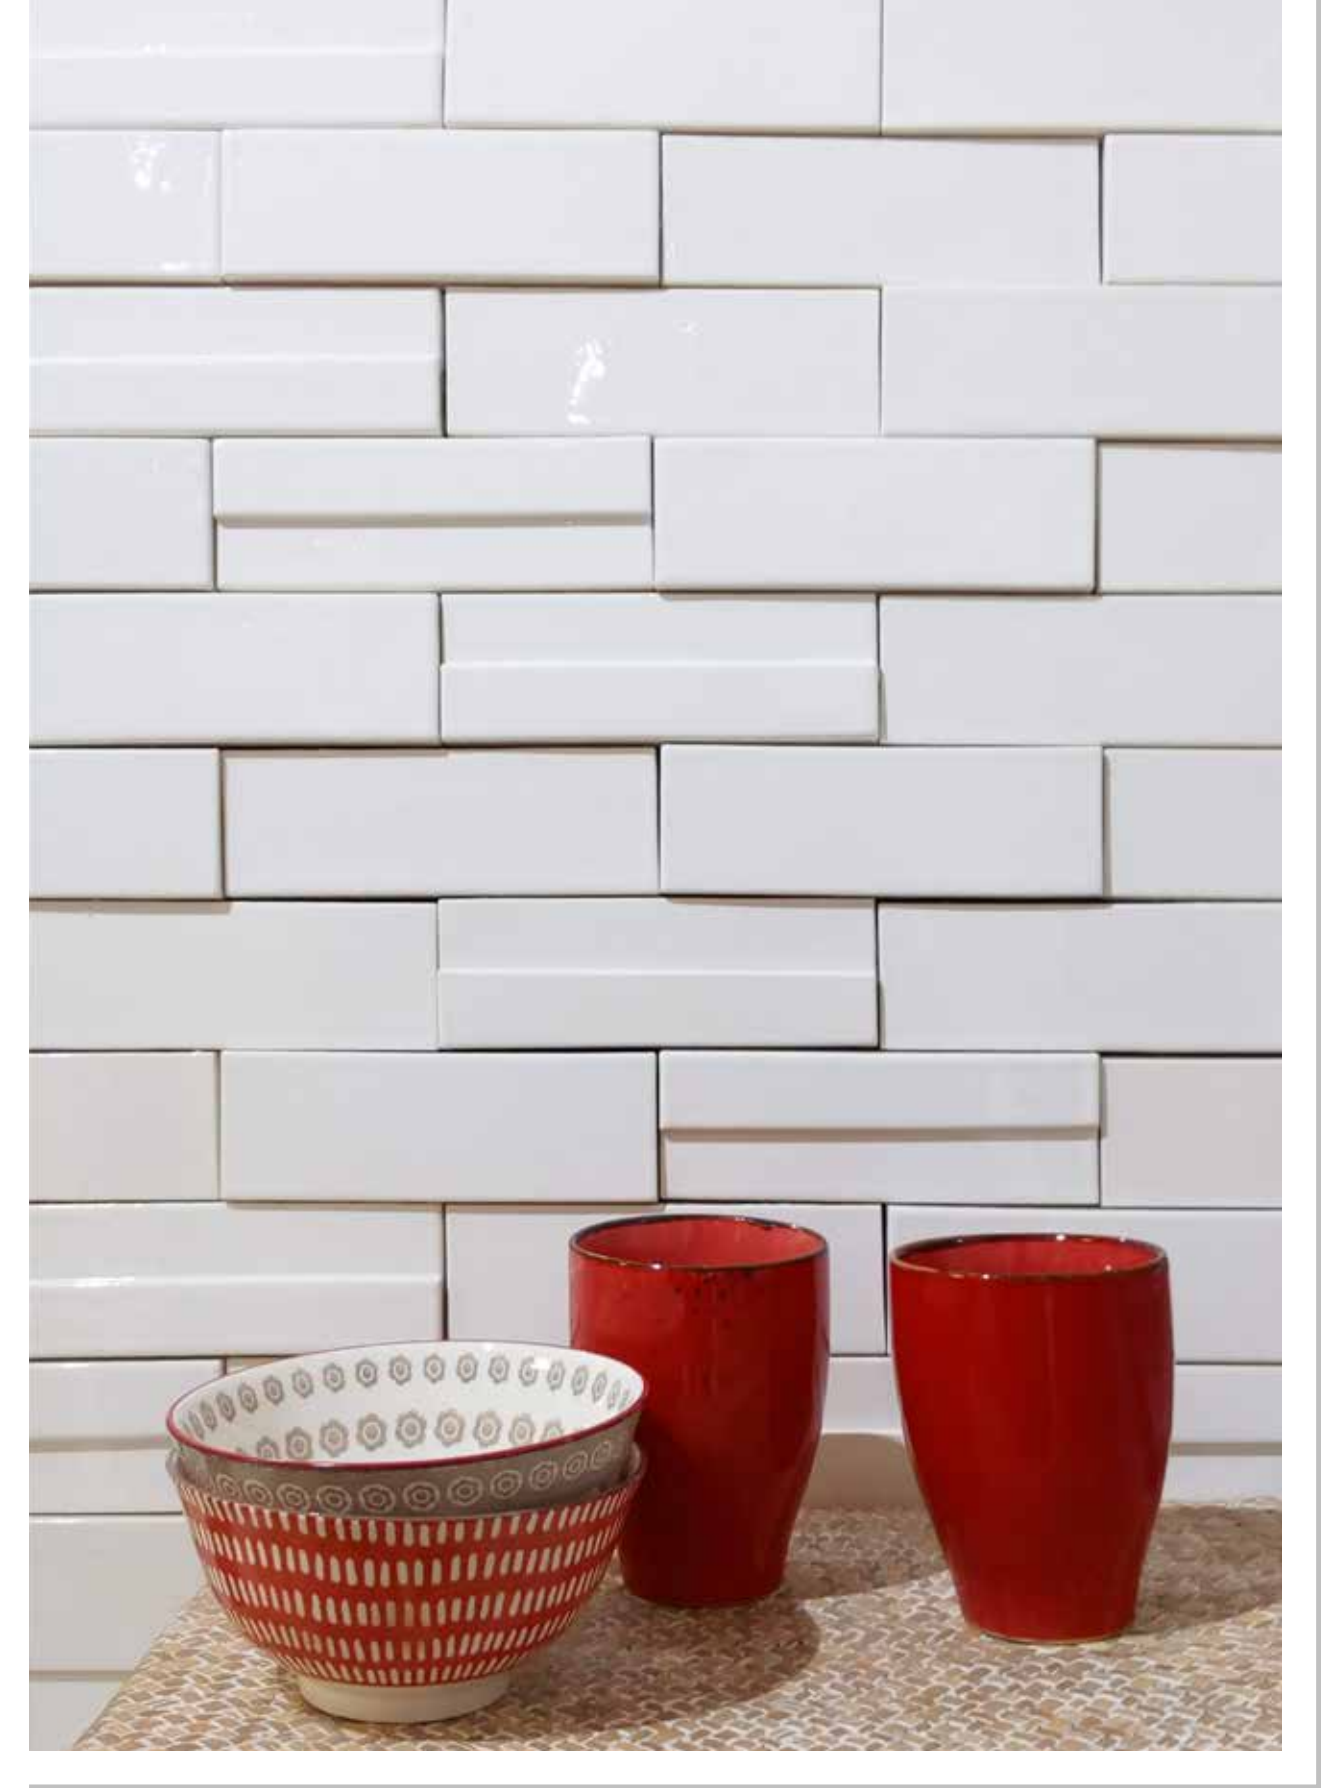

Coventry

Revestimiento / Extruded white body glazed wall tile

COVENTRY - Steely Grey 5x15 cm / 2"x6"

COVENTRY - Sapphire Blue 5x15 cm / 2"x6"

nanda tiles

Tel. (+34) 964 33 65 80 Tel. (+34) 619 963 790 export@velsatile.es www.nandatiles.es
Pol. Ind. El Palmeral - Camí Miralcamp 137 - 12200 Onda (Castellón) Spain

Coventry

nanda tiles

www.nandatiles.es

Coventry

Structured in three dimensions with glazed edges, sophisticated finishes and surprising colors.

Formato 5 x 15 cm / Size 2"x6"

Porcelain

Opal Grey

Rubellite Coral

Mendocino Green

Cerceta Cobalt

COVENTRY - Turquoise 5x15 cm / 2"x6"

COVENTRY - Rubellite Coral 5x15 cm / 2"x6"

Coventry

Sophisticated block party

COVENTRY - Burnt Caramel 5x15 cm / 2"x6"