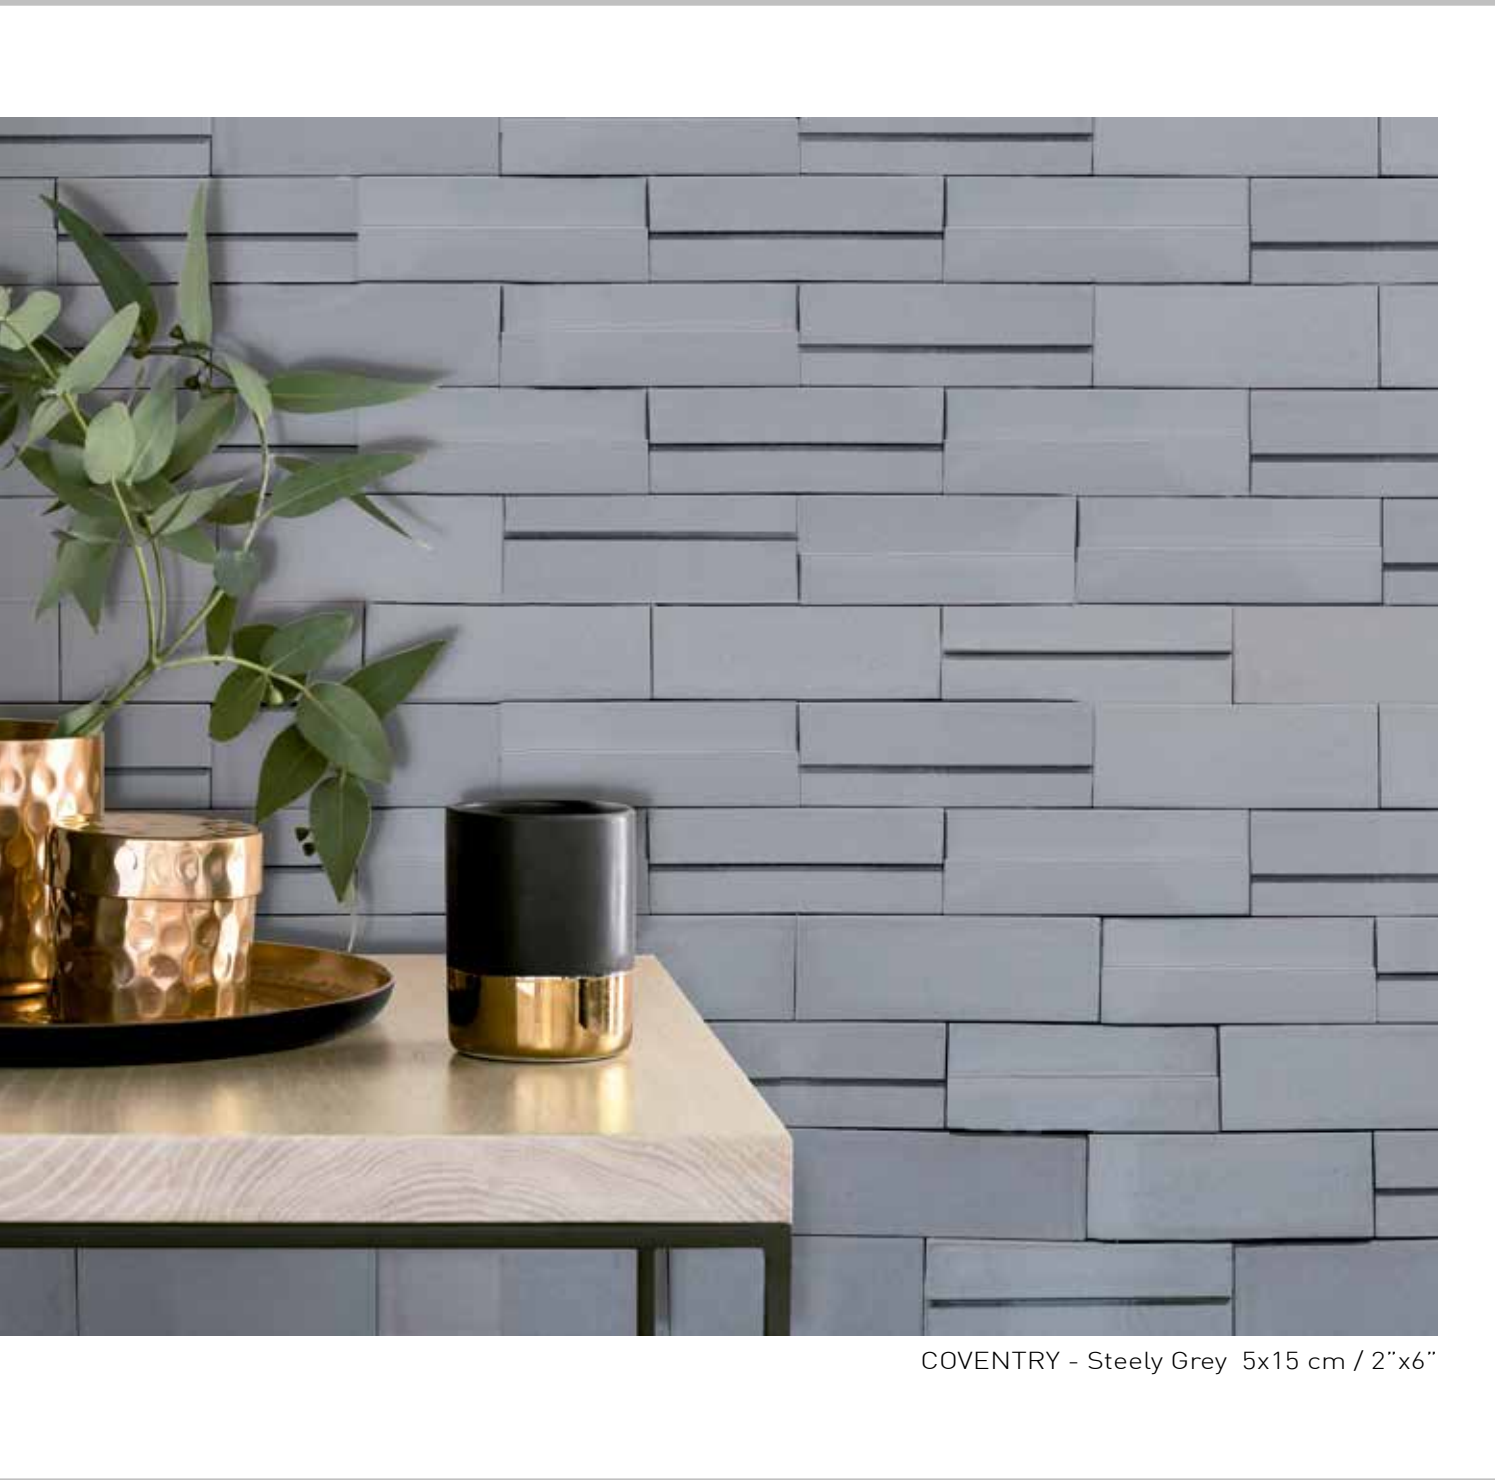

Coventry

Revestimiento / Extruded white body glazed wall tile

COVENTRY - Steely Grey 5x15 cm / 2"x6"

COVENTRY - Sapphire Blue 5x15 cm / 2"x6"

nanda tiles

Tel. (+34) 964 33 65 80 Tel. (+34) 619 963 790 export@velsatile.es www.nandatiles.es
Pol. Ind. El Palmeral - Camí Miralcamp 137 - 12200 Onda (Castellón) Spain

Coventry

nanda tiles

www.nandatiles.es

Coventry

Structured in three dimensions with glazed edges, sophisticated finishes and surprising colors.

Formato 5 x 15 cm / Size 2"x6"

Porcelain

Opal Grey