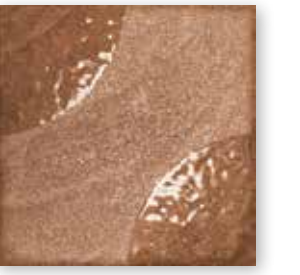

Amantina

Indoor - outdoor porcelain; home, pool and garden collection for walls and floors.

Amantina

Revestimiento / pavimento
Glazed porcelain wall and floor tile

FORMATO 10x10 cm
SIZE 4"x4"

Isabella

packing	piezas caja pieces box	m² caja sq.m. box	kg caja kg box	cajas palet boxes pallet	m² palet sq.m. pallet	kg palet kg pallet
10x10 cm / 4"x4"	51	0,51	9,5	112	57,120	1.070