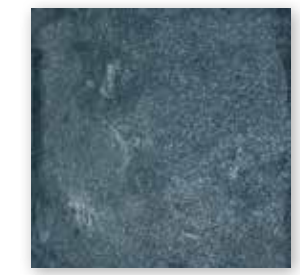

Amantina

Revestimiento / pavimento
Glazed porcelain wall and floor tile

FORMATO 10x10 cm
SIZE 4"x4"

Manutti Pearl

Gabriella

Raffinato Silver

Giorgia

Covington Blue