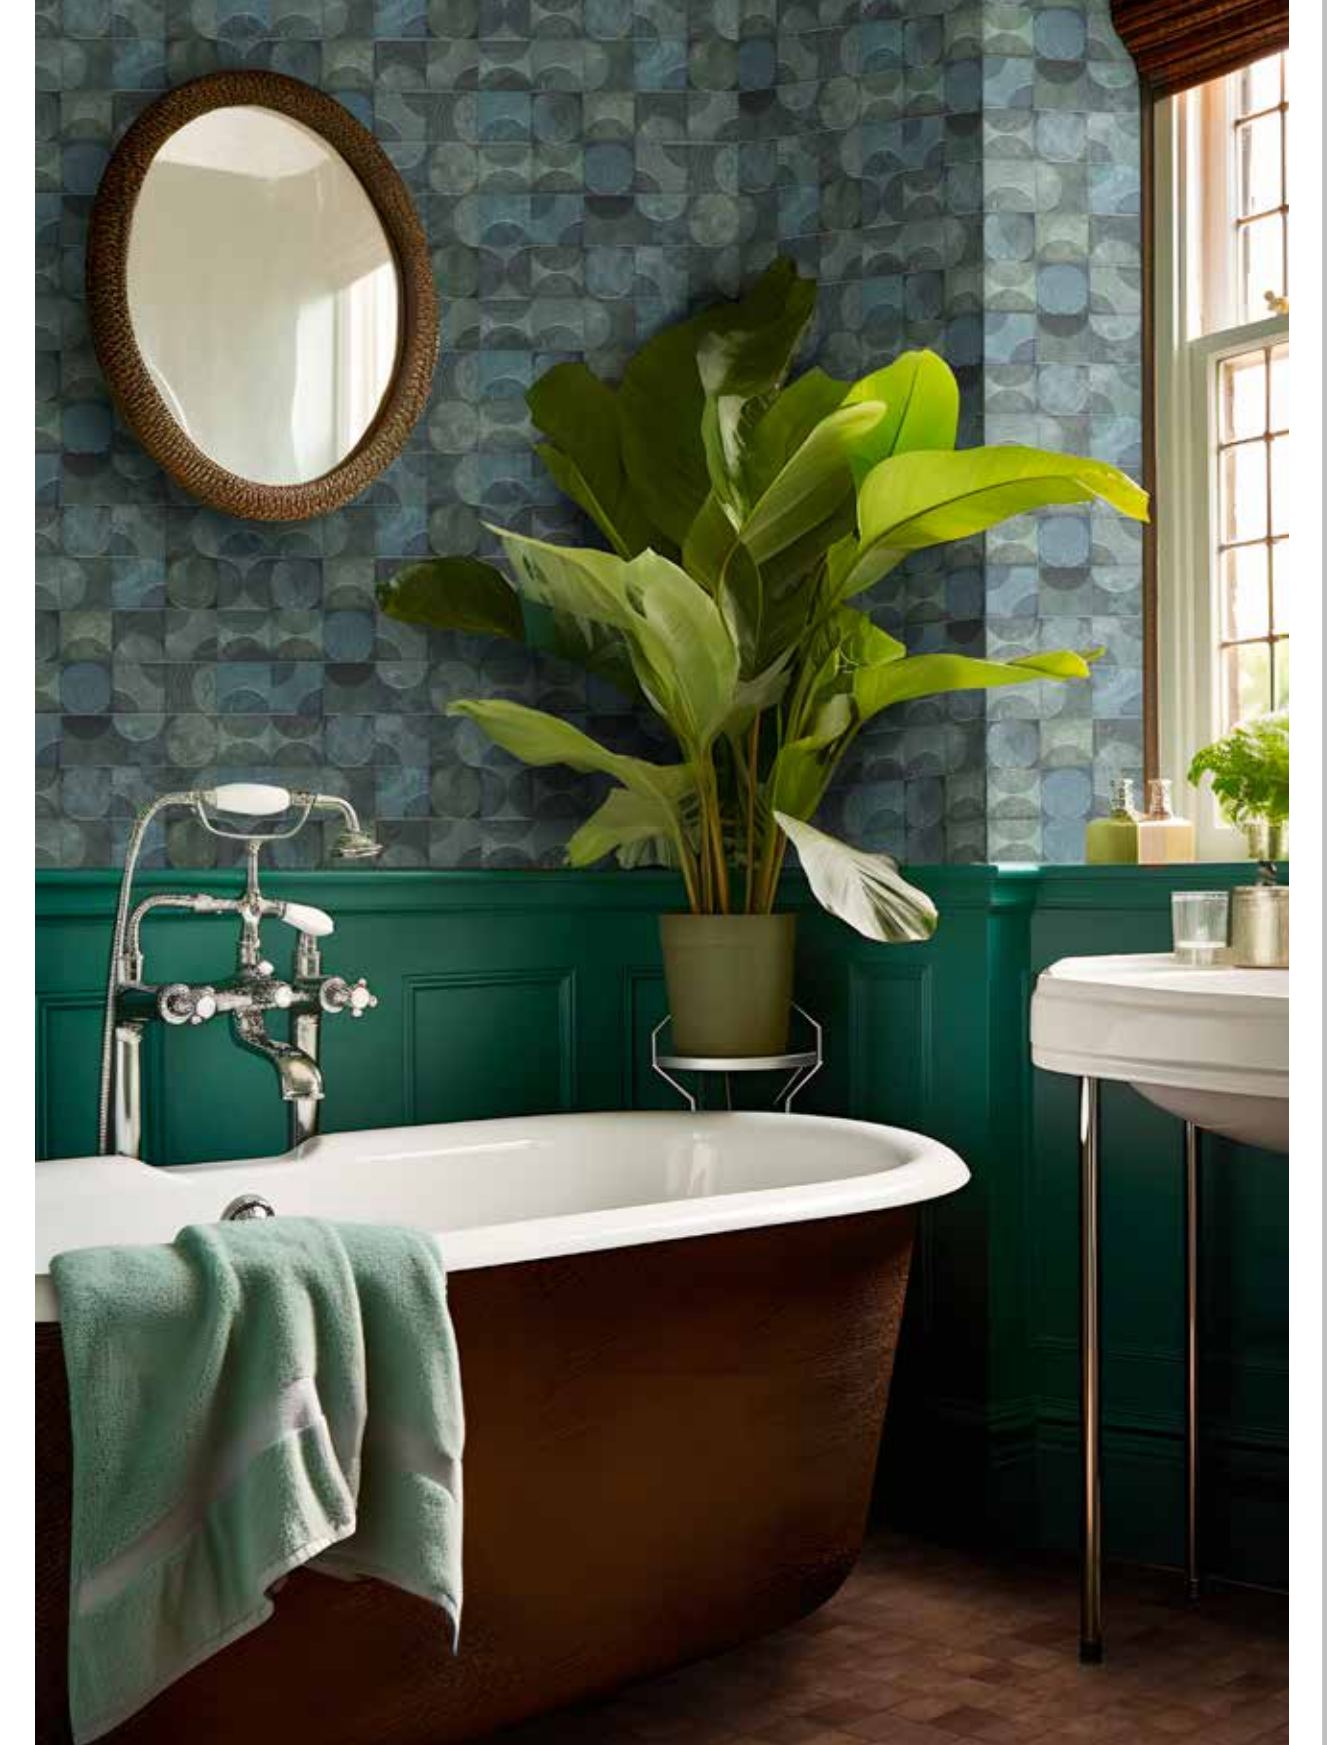

Amantina

nanda tiles