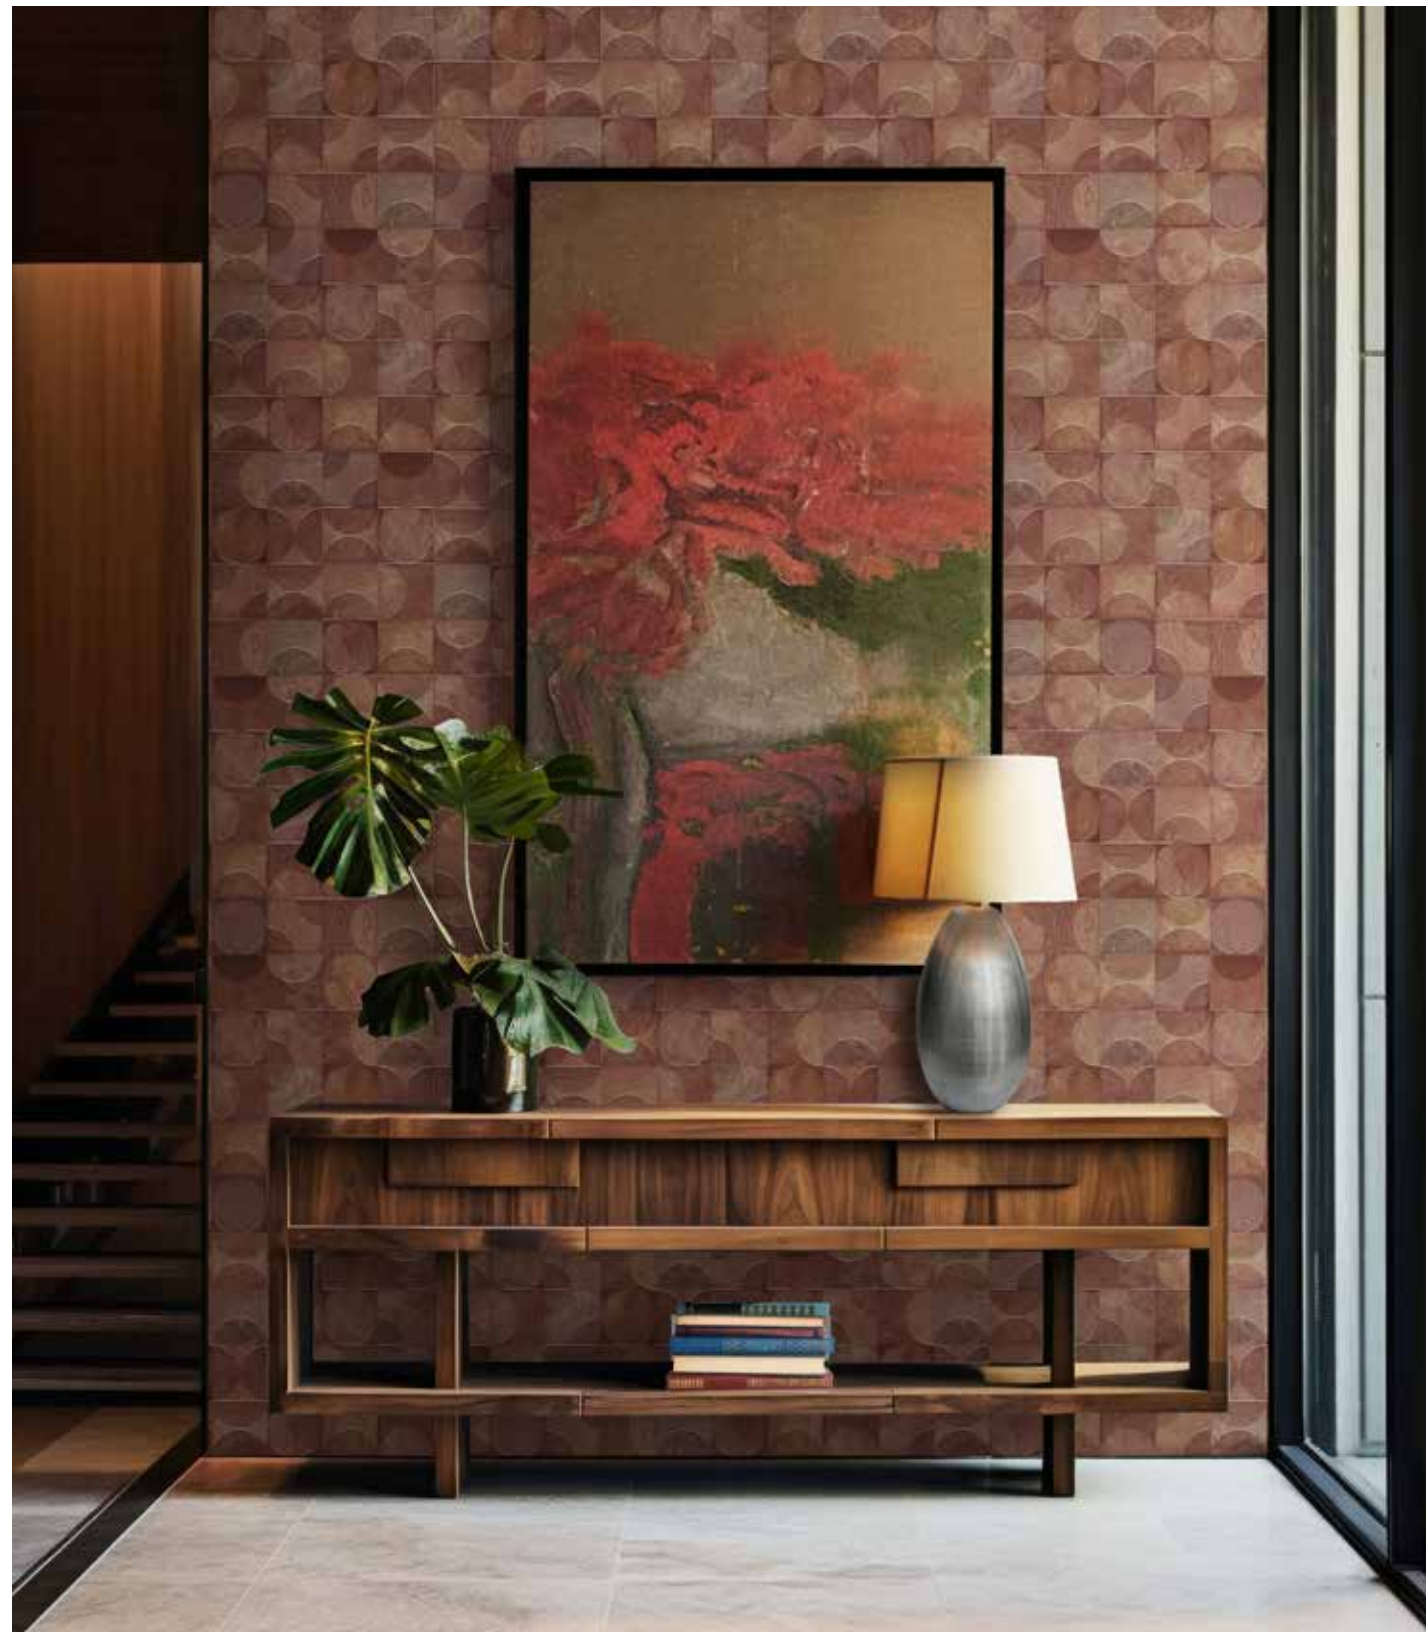

Amantina

A touch of elegance

AMANTINA - Padian Ardesia - Rosewod Copper - 10x10 cm / 4"x4"

www.nandatiles.es

AMANTINA - Isabella - 10x10 cm / 4"x4"

AMANTINA - Gabriella - Raffinato Silver - 10x10 cm / 4"x4"

AMANTINA - Isabella - 10x10 cm / 4"x4"

AMANTINA - Gabriella - Paladian Ardesia - Manutti Pearl - 10x10 cm / 4"x4"

AMANTINA - Alessia - Covington Blue - 10x10 cm / 4"x4"

AMANTINA - Giorgia - 10x10 cm / 4"x4"

Amantina

Revestimiento / pavimento
Glazed porcelain wall and floor tile

FORMATO 10x10 cm
SIZE 4"x4"

Manutti Pearl

Gabriella

Raffinato Silver

Giorgia

Covington Blue